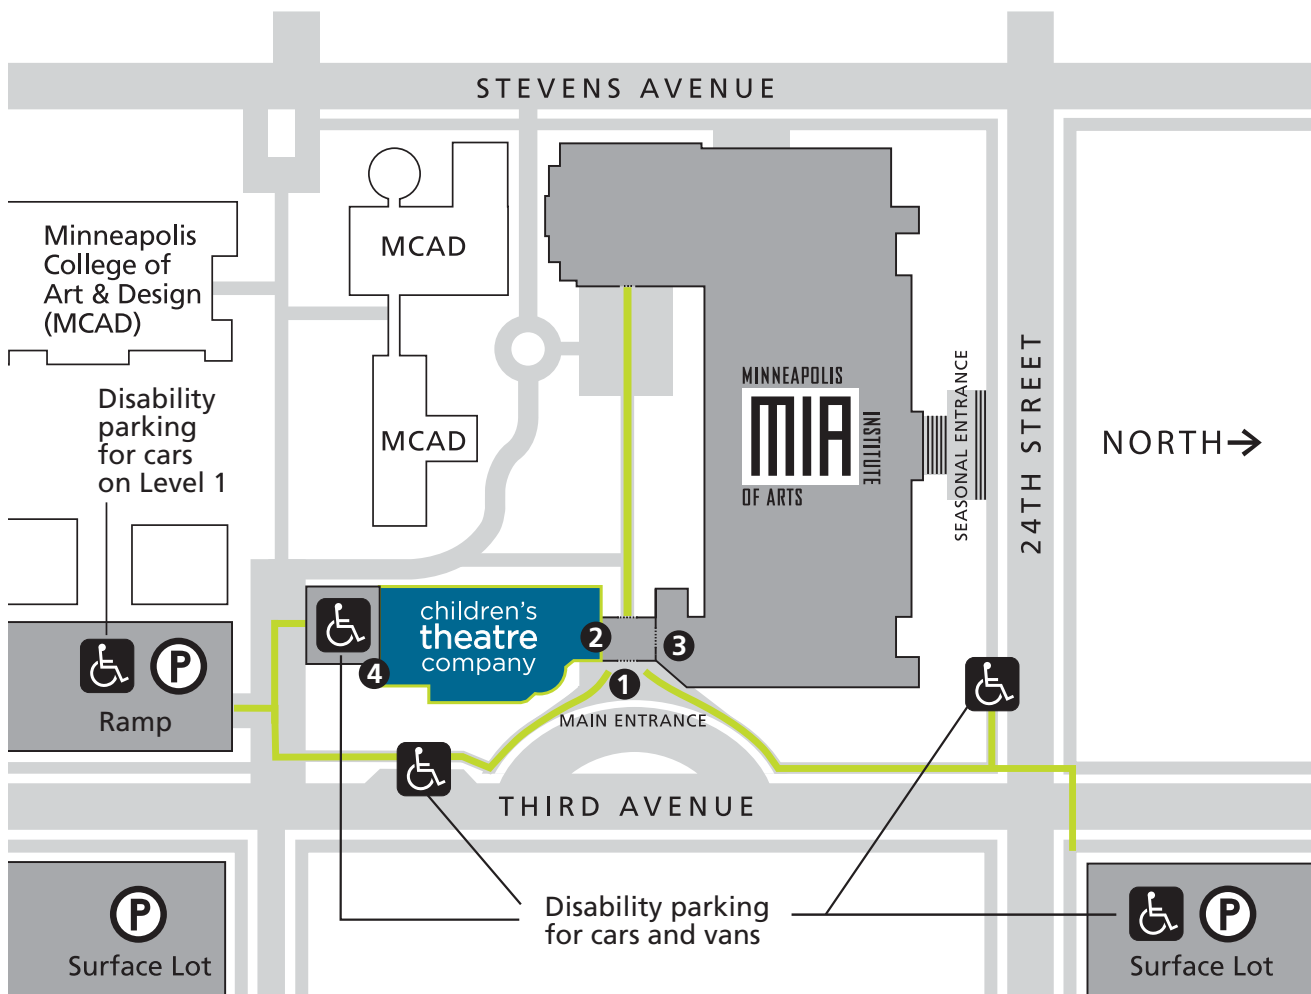

# Parking at Children's Theatre Company

## — Accessible Pathways

1. Main Entrance
2. Children's Theatre Ticket Office
3. MIA Visitor Services Desk
4. Stage Door Entrance - Theatre Arts Training

CTC's Stage Door is the entrance for children and parents enrolled in Theatre Arts Training classes and camps.